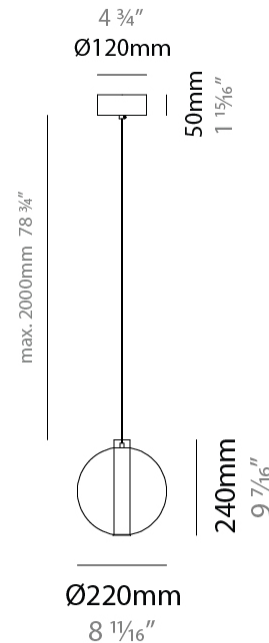

D141224-

base number	Color Temperature	Finish Options	Finish Options

1. To build a product code in our configurator select the specify button on the base model # product page
2. To build a manual product code on this datasheet choose from the options listed below in blue font and add the suffix to the base model #

GENERAL

Series: Oscura Max
Subseries: Oscura Max - Monopoint
Brand: Cangini & Tucci
Division: Design
Mounting Type: Suspension
Mounting Location: Ceiling
Subcategory: Pendant

PHYSICAL

Shape: Round
Diameter (mm): 220
Diameter (in): 8 11/16
Height (mm): 240
Height (in): 9 7/16
Max. Overall Height (mm): 2240
Max. Overall Height (in): 88 3/16
Light Distribution: Omnidirectional
Weight (kg): 0.855
Weight (lbs): 1.88
Fixture Finish: AMB / BLK / BRZ / GLD / GRN / PNK / RGD / RUB / SKB / SMK / STE / TOB / TRA
Holder Finish: CHR / WHI / BLK / BCR
Fixture Material: Glass / Metal
Cable Details: 2,000mm Transparent cable

ELECTRICAL

Lamp Type: LED (Zhaga Standard)
Input Wattage (W): 7.8
Total Output Wattage (W): 6
Dimming: Non-Dimmable
Driver Included: Yes
Driver Location: Integrated
Input Voltage (V): 120 - 277
Constant Current (MA): 500mA
Upon Request: Non-Dimming / Phase Dimming (120Vac only) / 0-10V Dimming

LED

Color Temperature (°K): 2700 / 3000
Max. Delivered Lumen (lm): 866
CRI: >90 CRI

OPTICAL

RATINGS AND CERTIFICATIONS

Certified By: Certified for North American Standards
IP rating: IP20