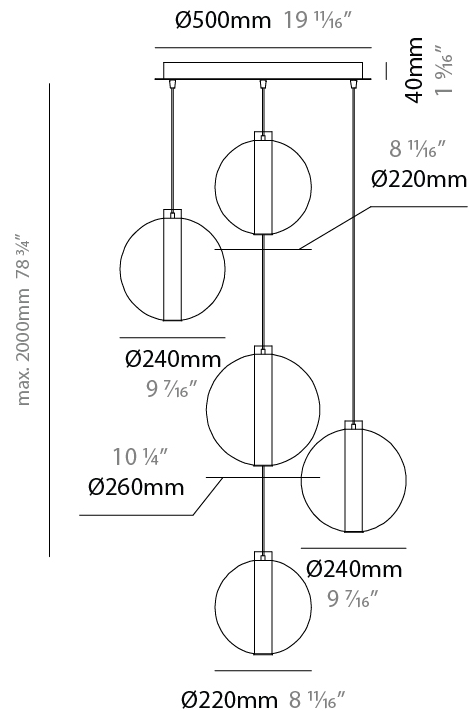

OSCURA MAX - 5 LIGHT CLUSTER SUSPENSION

D141228- : D141228-30K-CHR-STE

base number	Color Temperature	Finish Options	Finish Options

1. To build a product code in our configurator select the specify button on the base model # product page
2. To build a manual product code on this datasheet choose from the options listed below in blue font and add the suffix to the base model #

GENERAL

Series: Oscura Max
Subseries: Oscura Max - 5 Light Cluster
Brand: Cangini & Tucci
Division: Design
Mounting Type: Suspension
Mounting Location: Ceiling
Subcategory: Pendant

PHYSICAL

Shape: Round
Diameter (mm): 560
Diameter (in): 22 1/16
Height (mm): 560
Height (in): 22 1/16
Max. Overall Height (mm): 2560
Max. Overall Height (in): 100 13/16
Light Distribution: Omnidirectional
Weight (kg): 8.555
Weight (lbs): 18.86
Accent Finish: PSS
Fixture Material: Glass / Metal
Cable Details: 2,000mm Transparent cable

ELECTRICAL

Lamp Type: LED (Zhaga Standard)
Input Wattage (W): 39
Total Output Wattage (W): 30
Dimming: Non-Dimmable
Driver Included: Yes
Driver Location: Integrated
Input Voltage (V): 120 - 277
Constant Current (MA): 500mA
Upon Request: Non-Dimming / Phase Dimming (120Vac only) / 0-10V Dimming

LED

Number of LEDs: 5
Color Temperature (°K): 3000
Max. Delivered Lumen (lm): 4330
CRI: >90 CRI

OPTICAL

RATINGS AND CERTIFICATIONS

Certified By: Certified for North American Standards
IP rating: IP20