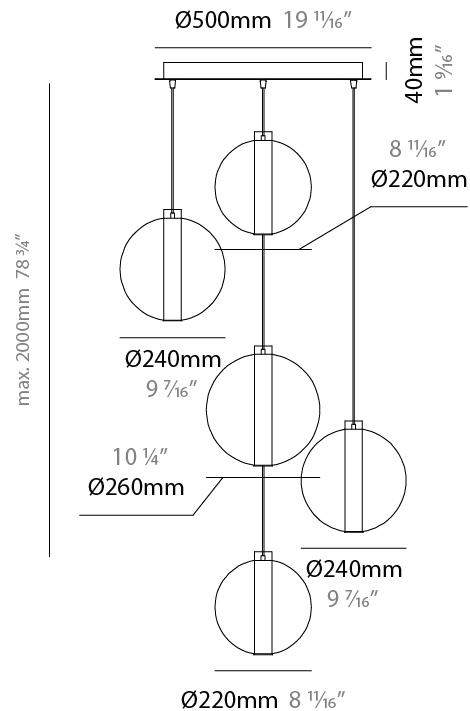

1. To build a product code in our configurator select the specify button on the base model # product page
2. To build a manual product code on this datasheet choose from the options listed below in blue font and add the suffix to the base model #

GENERAL

Series: Oscura Max
Subseries: Oscura Max - 5 Light Cluster
Brand: Cangini & Tucci
Division: Design
Mounting Type: Suspension
Mounting Location: Ceiling
Subcategory: Pendant

PHYSICAL

Shape: Round
Diameter (mm): 560
Diameter (in): 22 ⁷/₁₆
Height (mm): 560
Height (in): 22 ⁷/₁₆
Max. Overall Height (mm): 2560
Max. Overall Height (in): 100 ¹³/₁₆
Light Distribution: Omnidirectional
Weight (kg): 8.555
Weight (lbs): 18.86
Fixture Finish: AMB / BLK / BRZ / GLD / GRN / PNK / RGD / RUB / SKB / SMK / STE / TOB / TRA
Holder Finish: CHR / WHI / BLK / BCR
Accent Finish: PSS
Fixture Material: Glass / Metal
Cable Details: 2,000mm Transparent cable

ELECTRICAL

Lamp Type: LED (Zhaga Standard)
Input Wattage (W): 39
Total Output Wattage (W): 30
Dimming: Non-Dimmable
Driver Included: Yes
Driver Location: Integrated
Input Voltage (V): 120 - 277
Constant Current (MA): 500mA
Upon Request: Non-Dimming / Phase Dimming (120Vac only) / 0-10V Dimming

LED

Number of LEDs: 5
Color Temperature (°K): 2700 / 3000
Max. Delivered Lumen (lm): 4330
CRI: >90 CRI

OPTICAL

RATINGS AND CERTIFICATIONS

Certified By: Certified for North American Standards
IP rating: IP20