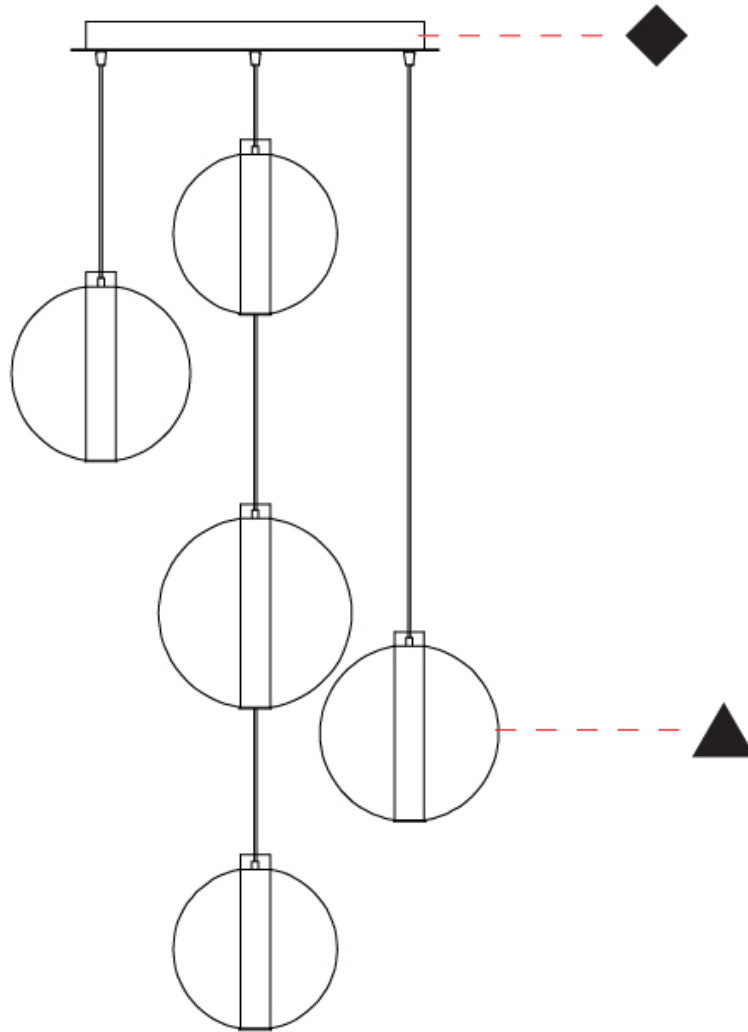

PROJECT	_____
TYPE	_____
SPECIFIER	_____
QUANTITY	_____
DATE	_____

OSCURA MAX - 5 LIGHT CLUSTER SUSPENSION

D141228-30K-CHR-TRA-TRA-SMK-SMK-SMK

D