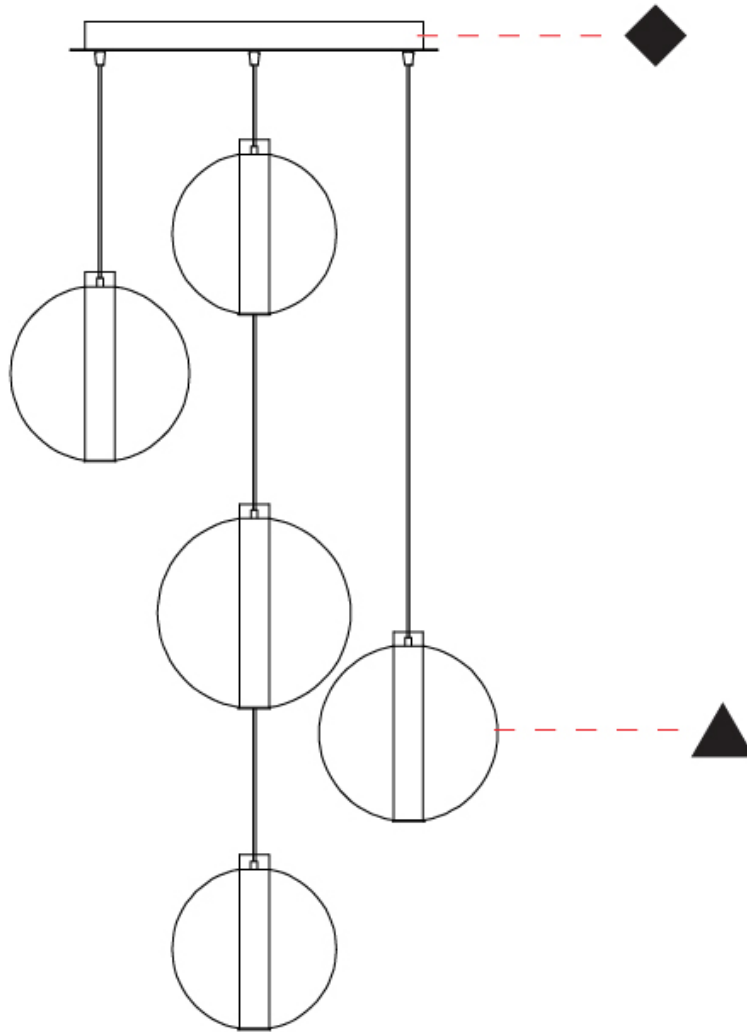

OSCURA MAX - 5 LIGHT CLUSTER SUSPENSION

D141228-30K-MBK-AMB-BRZ-RUB-SKB-SMK

D